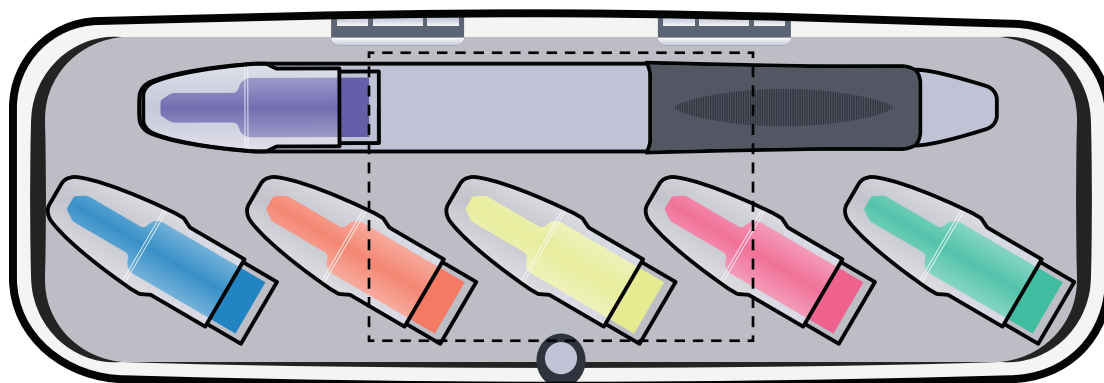

Standard Pad-Print Colors Or Digibrite Process

F.P.O.

Dashed Line For Imprint Area Only, Will Not Print.

1" 0.5" 0" 0.5" 1"	Artist/Date:	Item #: 464	Proofing:
	Order #:	Imprint Size: 2" W x 1 ½" H	
	Ship Date:	Imprint Type: Standard Pad-Print	
	Imprint Color:	Digibrite Process	
	Item Color:		